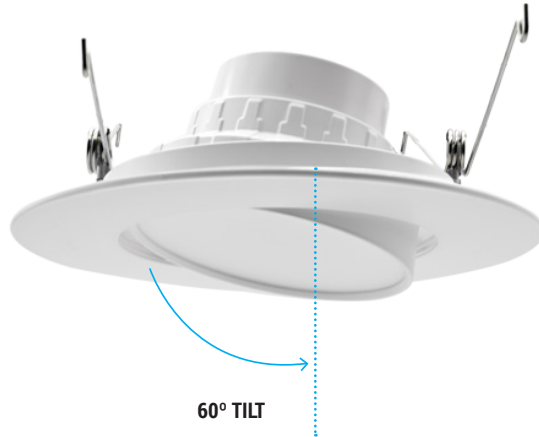

Catalog Number:	Project Name:	Note:	Date:	Type:

QTY/CARTON

24

PIECES