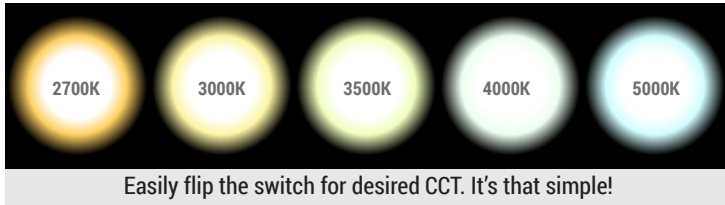

QTY/CARTON

24

PIECES

E26 Adapter
(Included)

DIMENSION

Catalog Number:	Project Name:	Note:	Date:	Type:
-----------------	---------------	-------	-------	-------

With CCT selector technology, and 60° tilting/360° rotating capability, Portor's second generation 6" gimbal retrofit kit downlights make accent, spot lighting, and wall washing so easy!

Gimbal downlights are ideal for both commercial and residential lighting, and are optimal for sloped ceilings, wall washing and general purpose lighting.

NOMINAL WATTAGE	DELIVERED LUMENS	EFFICACY
16W	1018 LM @ 2700K	up to 74 lm/W
	1070 LM @ 3000K	
	1168 LM @ 3500K	
	1193 LM @ 4000K	
	1077 LM @ 5000K	