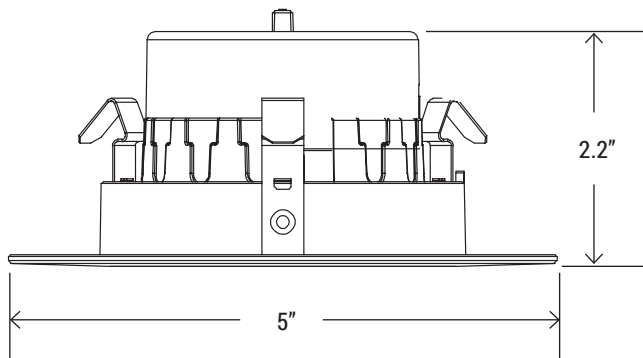

QTY/CARTON

24

PIECES

E26 Adapter
(Included)

DIMENSION

Catalog Number:	Project Name:	Note:	Date:	Type:
-----------------	---------------	-------	-------	-------

With CCT selector technology, and 60° tilting/360° rotating capability, Portor's second generation 6" gimbal retrofit kit downlights make accent, spot lighting, and wall washing so easy!