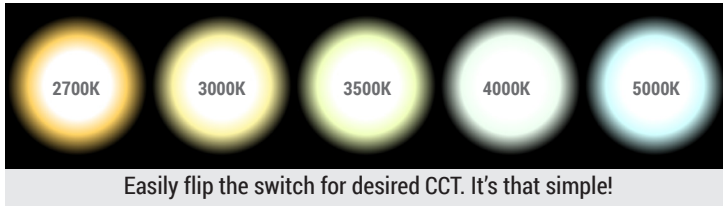

Gimbal downlights are ideal for both commercial and residential lighting, and are optimal for sloped ceilings, wall washing and general purpose lighting.

NOMINAL WATTAGE	DELIVERED LUMENS	EFFICACY
10W	634 LM @ 2700K	up to 72 lm/W
	676 LM @ 3000K	
	708 LM @ 3500K	
	720 LM @ 4000K	
	677 LM @ 5000K	