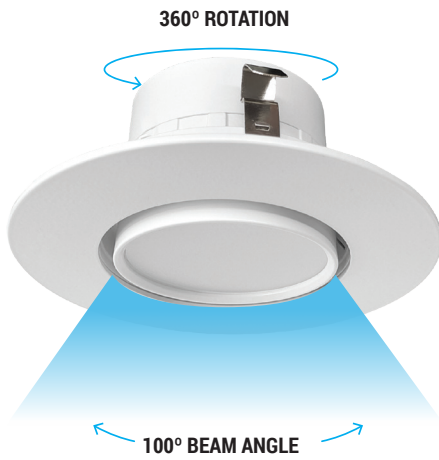

Gimbal downlights are ideal for both commercial and residential lighting, and are optimal for sloped ceilings, wall washing and general purpose lighting.

NOMINAL WATTAGE	DELIVERED LUMENS	EFFICACY
10W	634 LM @ 2700K	up to 72 lm/W
	676 LM @ 3000K	
	708 LM @ 3500K	
	720 LM @ 4000K	
	677 LM @ 5000K	

QTY/CARTON

24

PIECES

E26 Adapter
(Included)

DIMENSION

Catalog Number:	Project Name:	Note:	Date:	Type:
-----------------	---------------	-------	-------	-------

With CCT selector technology, and 60° tilting/360° rotating capability, Portor's second generation 6" gimbal retrofit kit downlights make accent, spot lighting, and wall washing so easy!