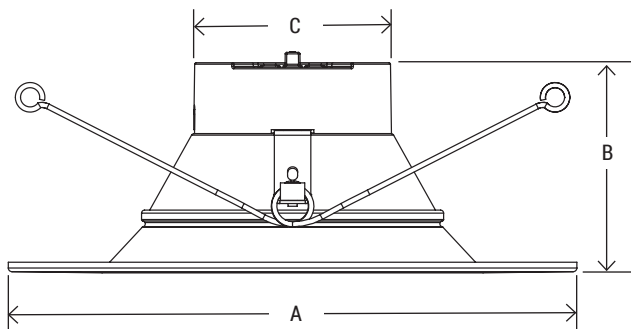

DIMENSION

CATALOG NO.	PT-DLR-B-6I-14-5C3P-2
A	7.4"
B	2.9"
C	xx"
Net Weight	.41 lbs
Gross Weight	.61 lbs

Catalog Number:	Project Name:	Note:	Date:	Type:
-----------------	---------------	-------	-------	-------