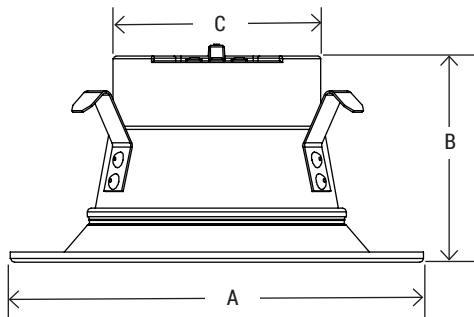

DIMENSION

CATALOG NO.	PT-DLR-B-4I-10-5C3P-2
A	5.12"
B	2.77"
C	xx"
Net Weight	.31 lbs
Gross Weight	.42 lbs

Catalog Number:	Project Name:	Note:	Date:	Type:
-----------------	---------------	-------	-------	-------