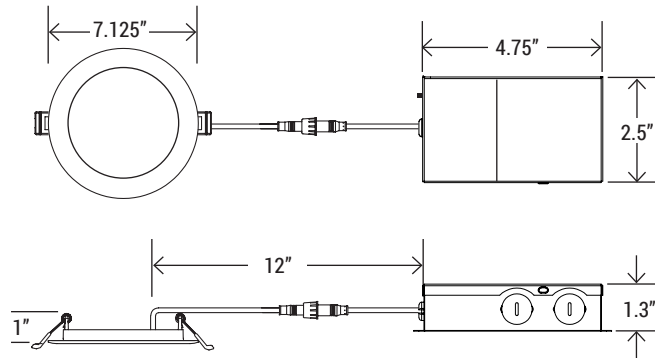

• Sealing gasket standard

QTY/CARTON

24

PIECES

DIMENSION

(Cut-out: 6.25")

MOUNTING OPTIONS

UNI-DLS
4"/6" Universal Slim LED
Housing for New Construction