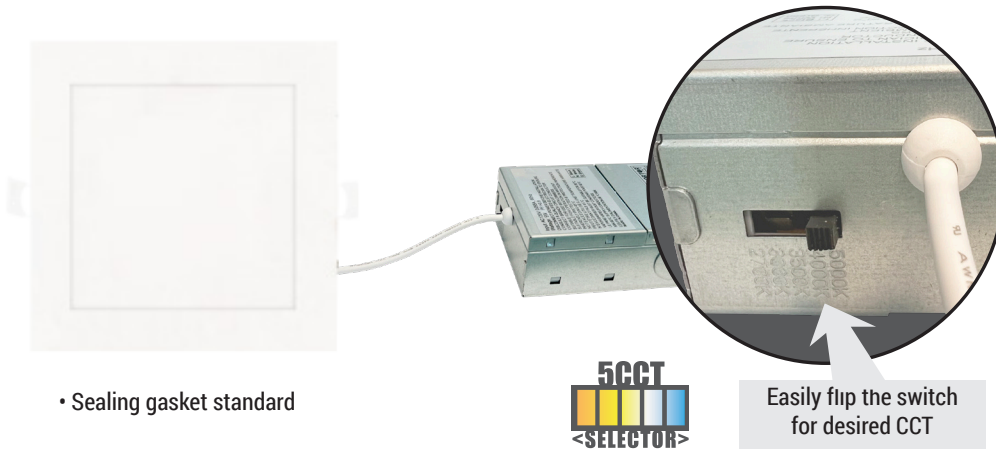

Project Name:	Notes:	Date:	Type:

• Sealing gasket standard

DIMENSION