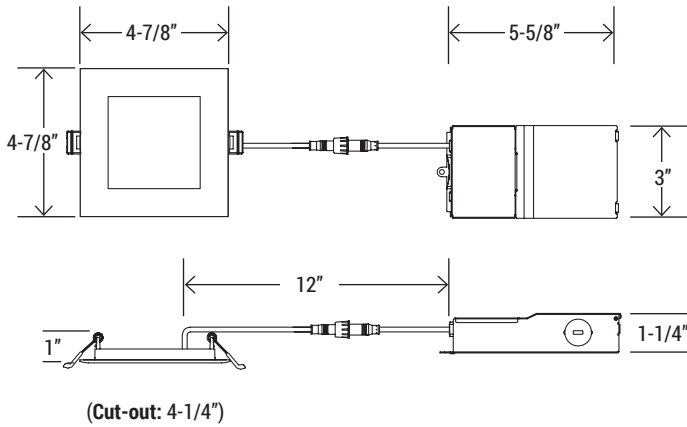

MOUNTING OPTIONS

COMPATIBLE DIMMERS

LUTRON*	LEVITON*	LEGRAND
• CT-600P • DVLC-153P • MSCL-OP153M • PD-6WCL • MACL-153M/MA-R • TG-600PR-WH • S-600PR-WH • CTCL-153PDH-WH • TGCL-153PH-LA • SLV-600P-AL • DV-600PR-WH • SCL-153PH-WH	• RNL06 • 6672 • 6674 • IPL06 • DLS06 • SELV-300P-WH • VP106-1LZ	• ADTP70TU