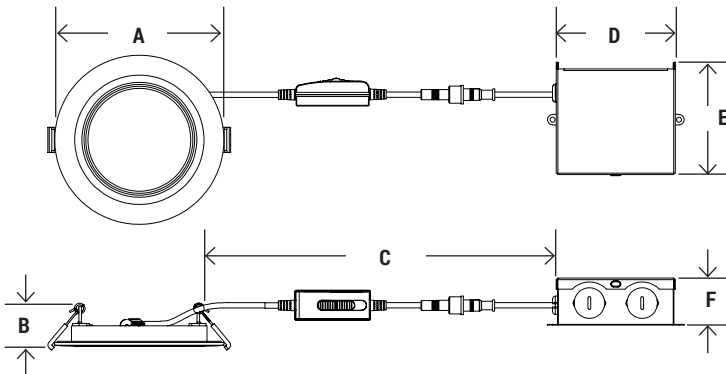

MOUNTING

Easy to install on standard J-box.

CONTROLS

Compatible with most major brands of dimmers..

LISTING

ETL Listed, FCC, RoHS, CE & Energy Star Listed

TECHNICAL SPECIFICATION

CCT	2700K / 3000K / 3500K / 4000K / 5000K
CRI	90
DIMMING	Triac dimming
VOLTAGE	120V
POWER FREQUENCY	60 Hz
BEAM ANGLE	120°
POWER FACTOR	>0.9
THD	≤20%
WORKING TEMPERATURE	14°F ~ 122°F (-10°C ~ 50°C)
IP RATING	Wet Location
WARRANTY	5 year limited (Standard)

DIMENSION

CATALOG NO.	PT-DLSB-R-4I-9W-5CCT-3	PT-DLSB-R-6I-12W-5CCT-3
A	4.92"	6.89"
B	1.38"	1.78"
C	13.78"	13.78"
D	4.13"	4.13"
E	2.75"	2.75"
F	1.38"	1.78"

Catalog Number:	Project Name:	Note:	Date:	Type:
-----------------	---------------	-------	-------	-------