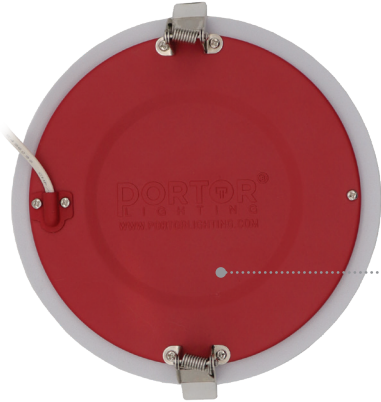

Project Name:	Notes:	Date:	Type:

• Sealing gasket standard

PROVIDING A REINFORCED AND HEAT RESISTANT STEEL CASING

Tested to comply with UL 263, ASTM E119 & CAN ULC S101