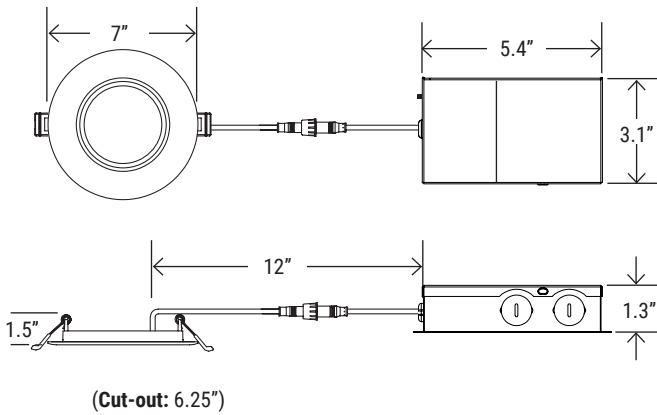

DIMENSION

MOUNTING OPTIONS

UNI-DLS
4"/6" Universal Slim LED Housing for New Construction

RP-DLS-6I
6" Slim LED Rough plate

COMPATIBLE DIMMERS

LUTRON*	LEVITON*	LEGRAND
<ul style="list-style-type: none"> • CT-600P • DVLC-153P • MSCL-OP153M • PD-6WCL • MACL-153M/MA-R • TG-600PR-WH • S-600PR-WH • CTCL-153PDH-WH • TGCL-153PH-LA • SLV-600P-AL • DV-600PR-WH • SCL-153PH-WH 	<ul style="list-style-type: none"> • RNL06 • 6672 • 6674 • IPL06 • DLS06 • SELV-300P-WH • VP106-1LZ 	<ul style="list-style-type: none"> • ADTP70TU