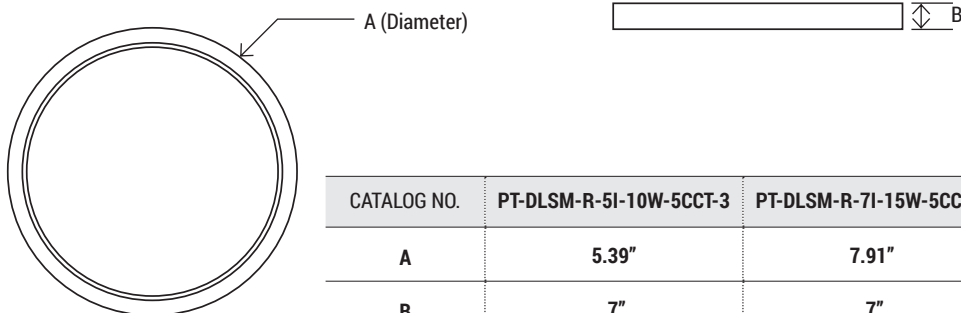

DIMENSION

CATALOG NO.	PT-DLSM-R-5I-10W-5CCT-3	PT-DLSM-R-7I-15W-5CCT-3	PT-DLSM-R-9I-18W-5CCT-3	PT-DLSM-R-12I-22W-5CCT-3
A	5.39"	7.91"	8.97"	12.04"
B	.7"	.7"	.7"	.98"

Catalog Number:	Project Name:	Note:	Date:	Type:
-----------------	---------------	-------	-------	-------