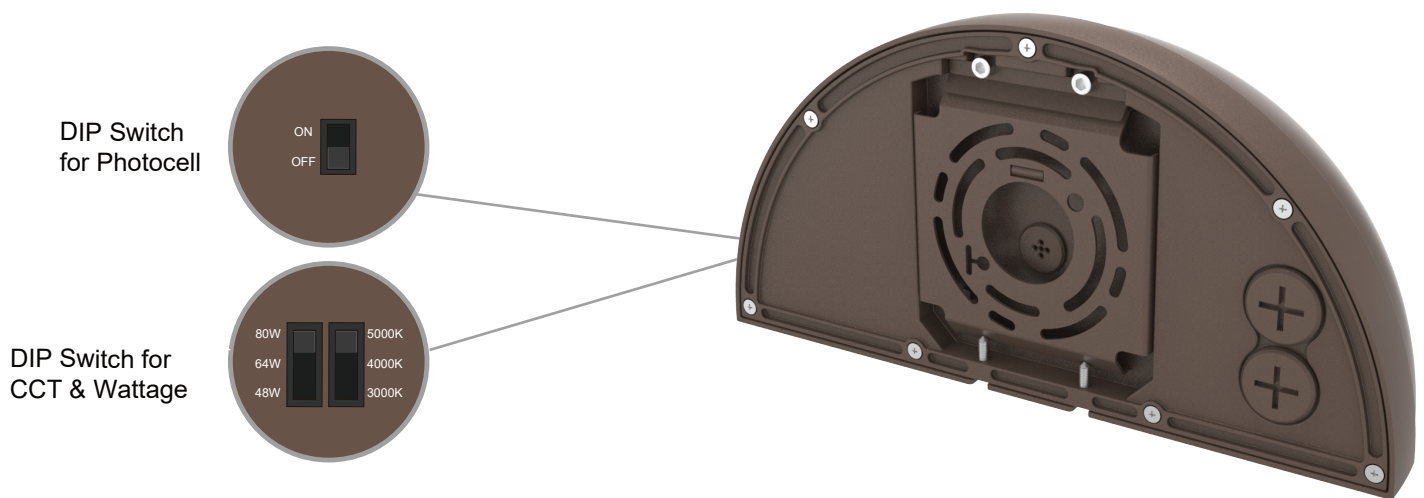

Catalog Number:	Project Name:	Note:	Date:	Type:
-----------------	---------------	-------	-------	-------

Designed for durability and versatility, the IP65 Rated PT-WPC-HW-3CP Wall Pack is ideal for wet locations such as processing workshops, storage warehouses, steel mills, toll booths, waiting rooms, and railway station platforms. This robust wall pack ensures reliable performance and superior illumination in challenging environments.

ELECTRICAL

Compatible with AC120-277V for flexibility in various applications. Equipped with 0-10V dimming to provide adjustable lighting levels.

OPTICAL SYSTEM

T3 lens designed to reduce glare and improve over-all light distribution through precision formed LED optics.

ORDERING SAMPLE:

- -

Series	Wattage	CCT
PT-WPC Circle Wall Pack	HW (48W/64W/80W)	3CP (3000K/4000K/5000K)

Catalog Number:	Project Name:	Note:	Date:	Type:
-----------------	---------------	-------	-------	-------

DIMENSION

WATTAGE AND CCT SET-UP

CATALOG NUMBER	WATTAGE	DELIVERED LUMENS	EFFICACY
PT-WPC-HW-3CP	48W	7238 @ 3000K	154 lm/W
		7599 @ 4000K	168 lm/W
		7440 @ 5000K	161 lm/W
	64W	9233 @ 3000K	144 lm/W
		10012 @ 4000K	164 lm/W
		9700 @ 5000K	155 lm/W
	80W	11213 @ 3000K	139 lm/W
		12274 @ 4000K	161 lm/W
		11977 @ 5000K	152 lm/W