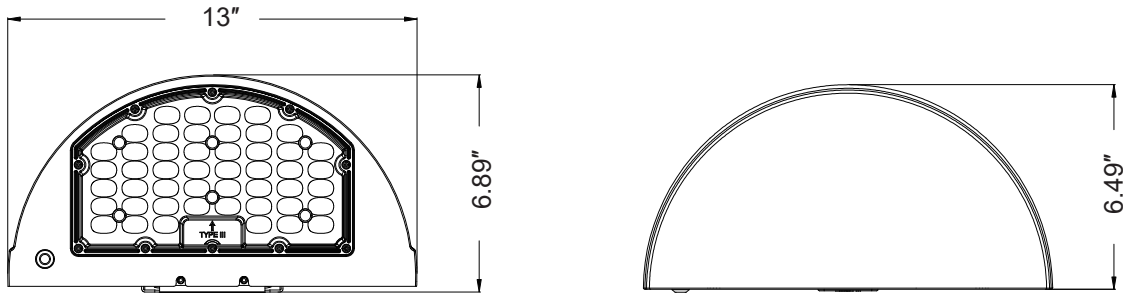

Catalog Number:	Project Name:	Note:	Date:	Type:

DIMENSION