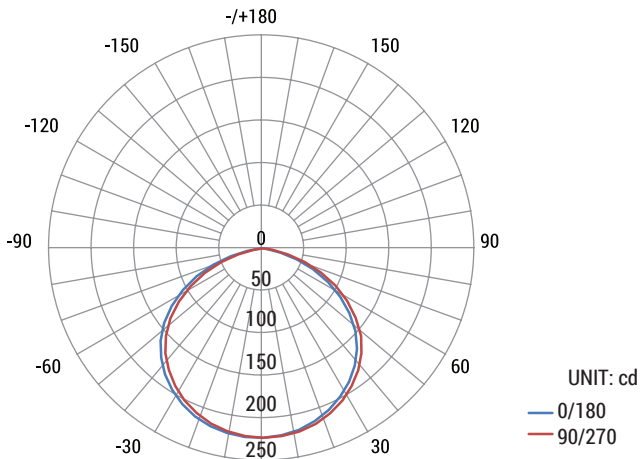

TRIM RING REPLACEMENT (SOLD SEPARATELY)