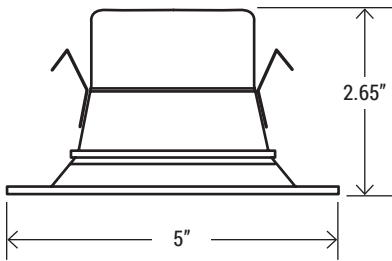

DIMENSION

- Fits most 4" recessed housings
- Sealing gasket standard

ACCESSORY

E26 Adapter included for easy retrofitting

COMPATIBLE DIMMERS

LUTRON	LEVITON
<ul style="list-style-type: none"> • CT-600PR • MSCL-0P153MH • DVWCL-153PH • TGCL-153PR • MA-RR • DVCL-153PR • SCL-153PR • P-PKG1W-WH-R • MACL-153MH 	<ul style="list-style-type: none"> • R00-RNL06-TW • R50-IPL06-10M